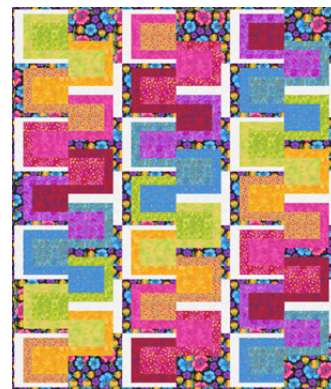

MODBOX – 72" x 84"
COLOURWERX.COM

(1) 1/2 YD OF EACH PRINT		
	53913-6 Lime	
	53913-8 Blue	
	53913-10 Purple	
	53913-11 Coral	
	53914-8 Blue	
	53915-14 Peach	
	53916-3 Sun Yellow	
	53916-16 Ruby	
	53916-17 Fuchsia	
	53917-6 Lime	
	53911-2 Black INCLUDES BINDING	1-2/3
	53913-9 White	1-1/4
	BACKING	5-1/4

TOTAL YARDAGE ESTIMATE: 8