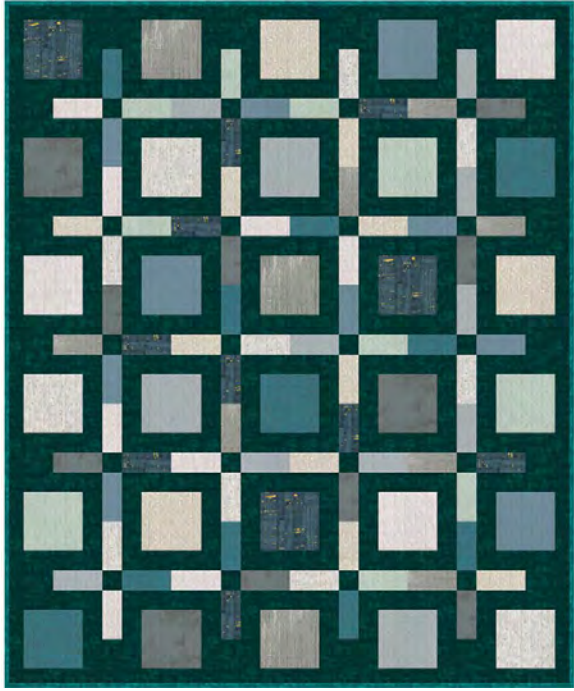

SPECTRUM 52782:

	2 Sand	2-1/2 YDs
	44 Cantaloupe FOR BINDING	2/3 YD

BACKING: 3-3/4 YDS OR
108" WIDE BACKING: 1-7/8 YDS

TOTAL ESTIMATED YARDAGE: 5-2/3

Color Me BUNDLES

BOXED UP - 58" x 70"

PATTERN FOR SALE: CLUCKCLUCKSEWSHOP.COM