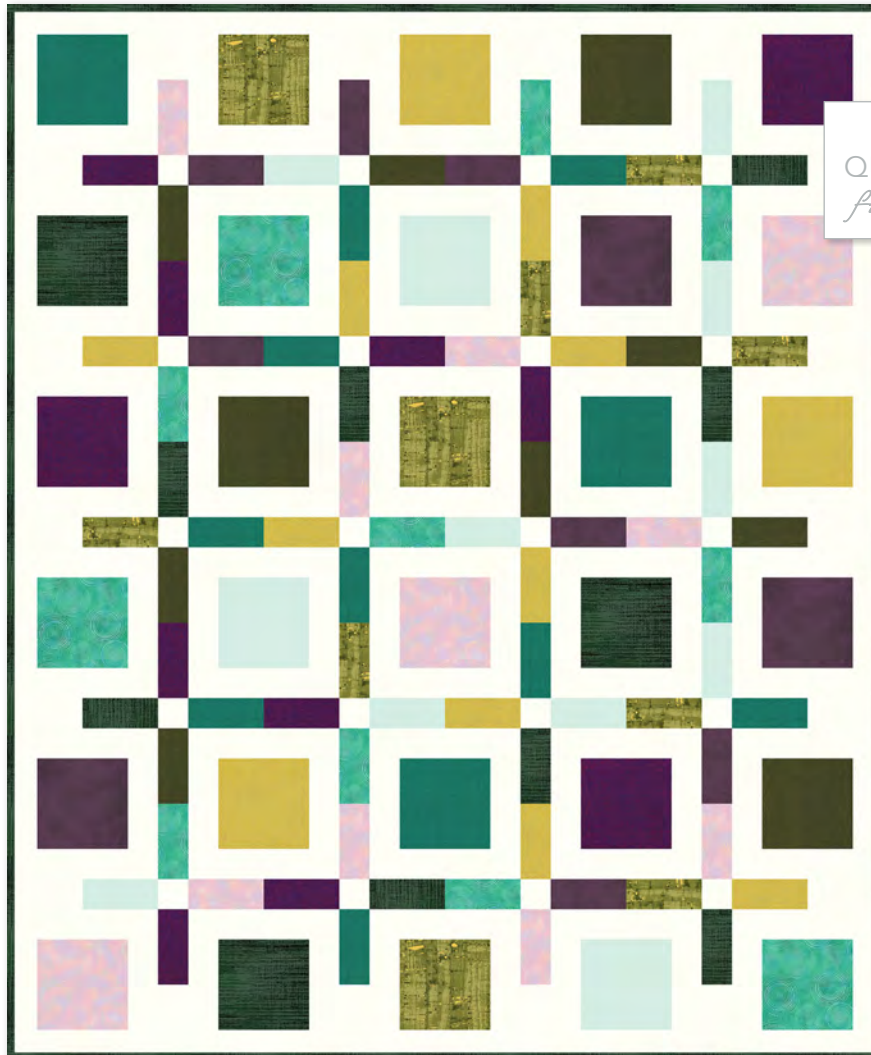

FAT
QUARTER
friendly

ColorMe | DESIGNER **FAVES**

Boxed Up (58" x 70")

PATTERN DESIGNED BY: CLUCK CLUCK SEW
PATTERN FOR SALE: CLUCKCLUCKSEWSHOP.COM

	COLMFATQ-18 Grounded Designer Faves; Fat Quarter Bundle	1 FQ Bundle		50962-9 Grove TERRAIN; FOR BINDING	1/2
				51583-55 Wisp RUBY + BEE	2 1/2