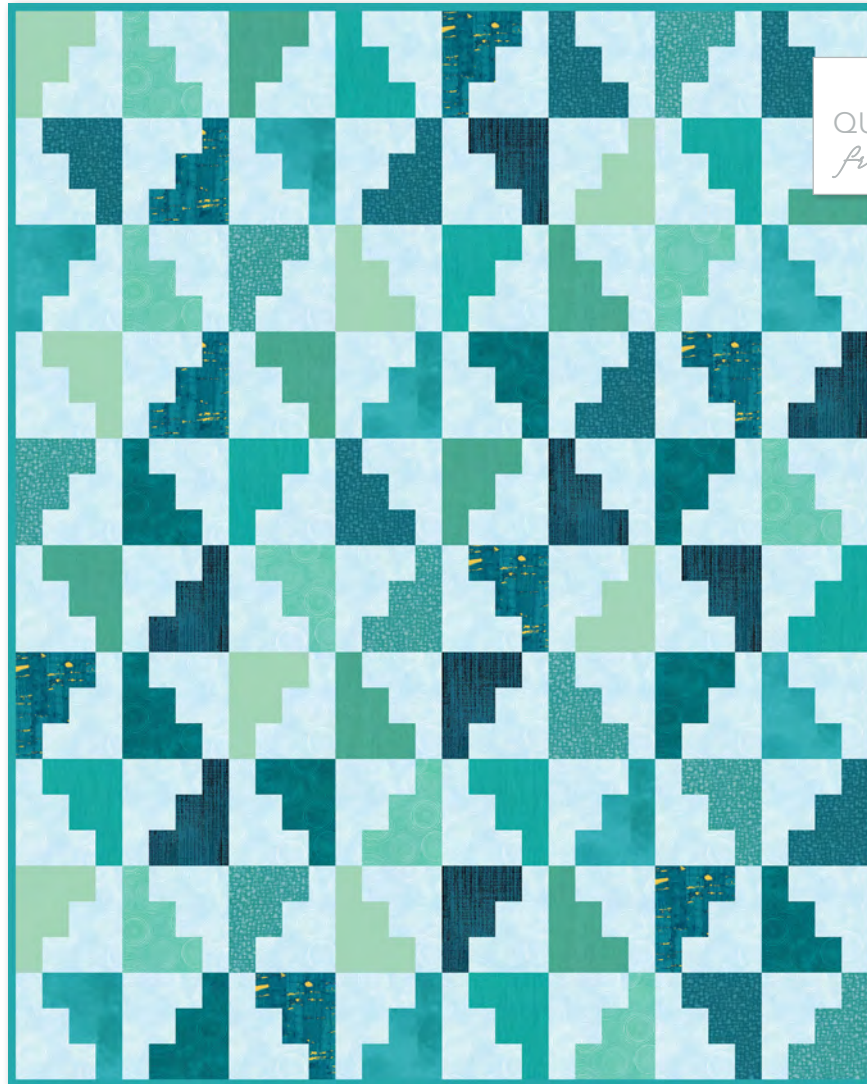

Color Me BUNDLES

6 NEW BUNDLES: SHIPS JUNE 2024

17 CURRENT BUNDLES: READY TO SHIP

10 FAT QUARTERS IN EACH BUNDLE

QUILT YARDAGE REQUIREMENTS

CONSULT PATTERN FOR FINAL YARDAGE REQUIREMENTS

TOTAL ESTIMATED YARDAGES DOES NOT INCLUDE BACKING