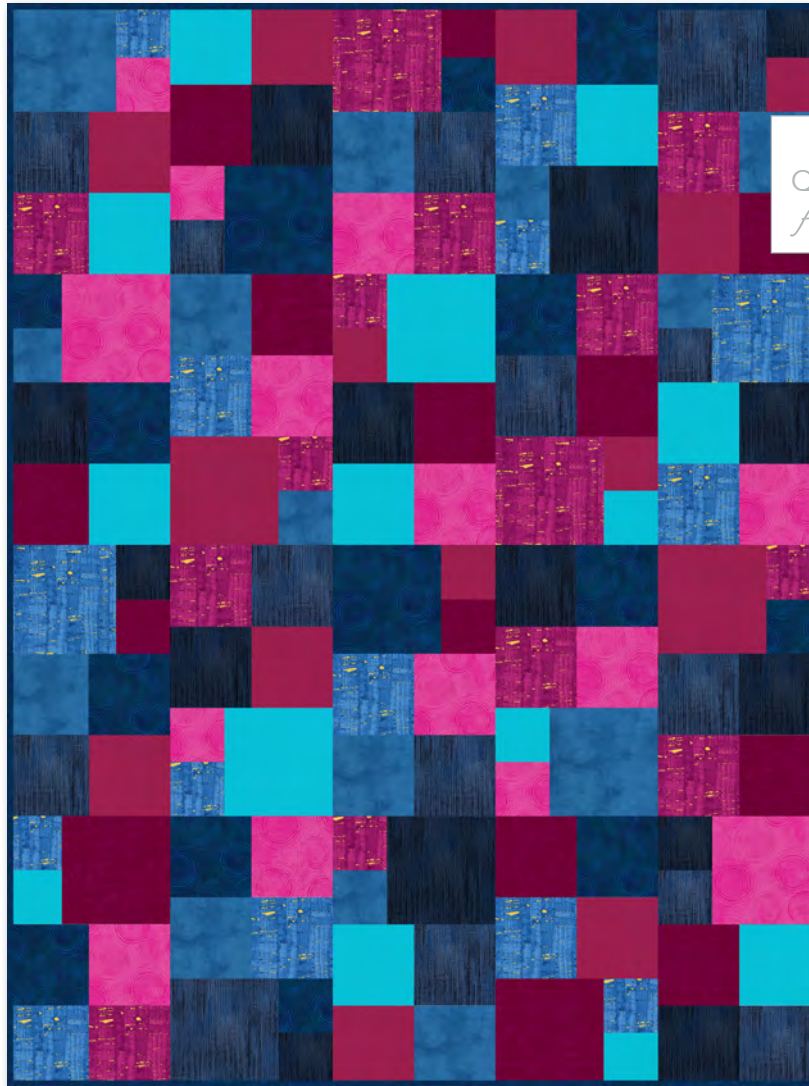

FAT QUARTER *friendly*

Fat Quarter Friday (45" x 60")

PATTERN DESIGNED BY: CLUCK CLUCK SEW
PATTERN FOR SALE: CLUCKCLUCKSEWSHOP.COM

	COLMFATQ-21 Midnight Berry Fat Quarter Bundle	1 FQ Bundle	53727-30 Indigo RADIANCE; FOR BINDING	1/2

TOTAL ESTIMATED YARDAGE: 3 • BACKING REQUIRED: 3-1/2 YARDS