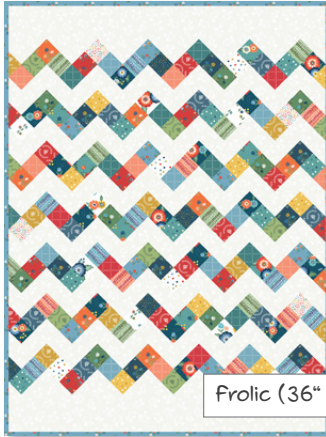

ALLISON HARRIS OF CLUCK CLUCK SEW

Frolic (36" x 48")

Jelly Twist (60" x 80")

Easy Bake (55" x 64")

 CP5CLOV-X (1) 5" Square Pack		
FABRIC	SKU	YD
	53861-2 Dark Blue	FQ
	53863-10 White on White	1-1/2
	53865-12 Cerulean INCLUDES BINDING	3/8

TOTAL ESTIMATED YARDAGE: 3-3/8
BACKING: 2-1/2 YARDS

 JRCLOV-X (1) 2.5" Strip Roll		
FABRIC	SKU	YD
	53865-7 Red INCLUDES BINDING	5/8
	40171-72 Dark Navy-Blue ARTISAN COTTON	2-1/2

TOTAL ESTIMATED YARDAGE: 6
BACKING: 5 YARDS

 CP10CLOV-X (1) 10" Square Pack		
FABRIC	SKU	YD
	53868-12 Cerulean INCLUDES BINDING	1/2

TOTAL ESTIMATED YARDAGE: 3-1/2
BACKING: 3-3/4 YARDS

NEW!

Mini Brightly (30" x 36")

 CP5CLOV-X (2) 5" Square Packs		
FABRIC	SKU	YD
	53868-7 Red INCLUDES BINDING	3/8
	35370S-1 Optic White WINDHAM SOLIDS	1

TOTAL ESTIMATED YARDAGE: 3
BACKING: 1-1/8 YARDS

NEW!

Plaidy Cake (60" x 70")

 CP10CLOV-X (1) 10" Square Pack		
FABRIC	SKU	YD
	53863-10 White on White	1-3/4
	53867-3 Soft Teal INCLUDES BINDING	1/2

TOTAL ESTIMATED YARDAGE: 5-1/4
BACKING: 4-1/3 YARDS