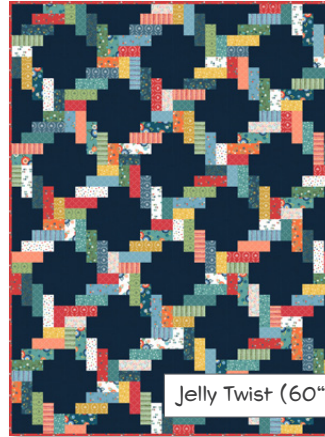

ALLISON HARRIS OF CLUCK CLUCK SEW

Frolic (36" x 48")

Jelly Twist (60" x 80")

Easy Bake (55" x 64")

 CP5CLOV-X (1) 5" Square Pack		
FABRIC	SKU	YD
	53861-2 Dark Blue	FQ
	53863-10 White on White	1-1/2
	53865-12 Cerulean INCLUDES BINDING	3/8

TOTAL ESTIMATED YARDAGE: 3-3/8
BACKING: 2-1/2 YARDS

 JRCLOV-X (1) 2.5" Strip Roll		
FABRIC	SKU	YD
	53865-7 Red INCLUDES BINDING	5/8
	40171-72 Dark Navy-Blue ARTISAN COTTON	2-1/2

TOTAL ESTIMATED YARDAGE: 6
BACKING: 5 YARDS

 CP10CLOV-X (1) 10" Square Pack		
FABRIC	SKU	YD
	53868-12 Cerulean INCLUDES BINDING	1/2

TOTAL ESTIMATED YARDAGE: 3-1/2
BACKING: 3-3/4 YARDS

NEW!

Mini Brightly (30" x 36")

 CP5CLOV-X (2) 5" Square Packs		
FABRIC	SKU	YD
	53868-7 Red INCLUDES BINDING	3/8
	35370S-1 Optic White WINDHAM SOLIDS	1